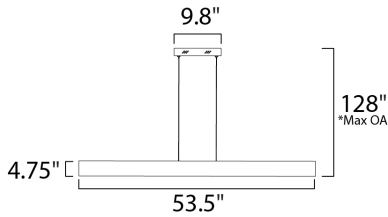

PRODUCT DESCRIPTION

A thin, half-inch aluminum blade now in your choice of Metallic Bronze or Brushed Aluminum incorporates a threadlike LED board recessed into the bottom. The result is a unique effect of light appearing on the surface below without a clear indication from where it is generated.

MEASUREMENTS

DIMENSION : 53.5" L x 0.5" W x 3" H
 MAX OAH : 128" OAH
 CANOPY : 9.8" W x 1.6" H x 9.8" L
 HANGING WEIGHT : 4.84 lb

LAMPING

INPUT VOLTAGE : 120V
 LUMENS : 2,240 Rated
 BULB : 1 x 32W LED PCB Integrated , 32W Total
 BULB INCLUDED : (Integrated)
 DIMMABLE : Triac CL
 CRI : 80+ CRI
 COLOR_TEMP : 3000K